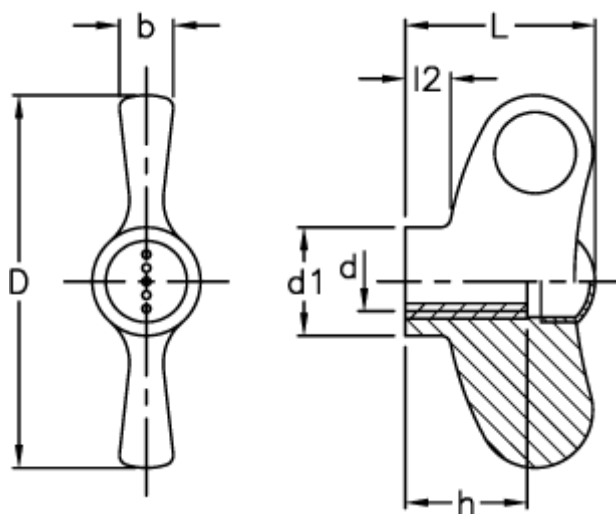

Article number: 23052234112

Description: E+G Wing nut
EWN.70 B-M10-C2, orange cap

Measures

b	= 10
D	= 70
d1	= 20.0
d 6H	= M10
h	= 20
L	= 36
l2	= 8.0